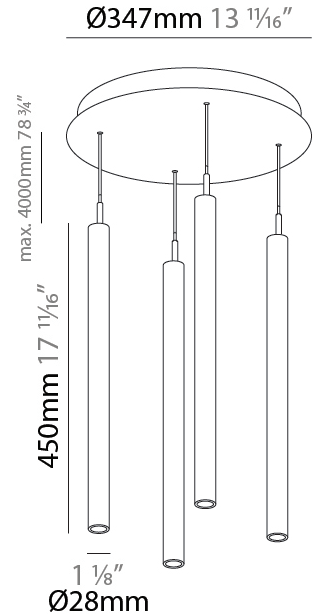

GENERAL

Series: G-Mini Round
Subseries: G-Mini Round Hangover
Brand: Prolight
Division: Architectural
Mounting Type: Suspension
Mounting Location: Ceiling
Subcategory: Spots

PHYSICAL

Shape: Cylinder
Diameter (mm): 347
Diameter (in): 13 11/16
Height (mm): 450
Height (in): 17 11/16
Light Distribution: Direct
Fixture Finish: SSR / BKV / CWI / CRY / HAB / UFT / ITA / RUA / FTG / MYG / LOD / PUS / FRO / FUP / KIA / POP / BLS / SPG / MEY / GOH / GUM / CHC / COM / ABZ / JAG / OBR / MOS / ROR
Accent Finish: NOF / COP / MIR / SSS
Fixture Material: Extruded Aluminum / Steel
Cable Details: 2,000mm/78 3/4" / 4,000mm/157 1/2" - Cable, Black, Green, Orange, Red, White

ELECTRICAL

Lamp Type: LED (Zhaga Standard)
Input Wattage (W): 26
Total Output Wattage (W): 23.7
Dimming: Tri-Mode (Non-Dimming and Phase Dimming (120Vac only) and 0-10V Dimming)
Driver Included: Yes
Driver Location: Integrated
Driver Type: Constant Current - Universal
Driver Class: Class 2
Input Voltage (V): 120 - 277

LED

Color Temperature (°K): 2700 / 3000 / 3500 / 4000
Max. Delivered Lumen (lm): 1614 / 1709 / 1804 / 1852
Nominal Lumen (lm): 1840 / 1949 / 2057 / 2112
CRI: >90 CRI
Lamp Life (hrs): 50000

OPTICAL

Beam Angle: 20 / 26 / 56

RATINGS AND CERTIFICATIONS

Certified By: Certified for North American Standards
IP rating: IP20